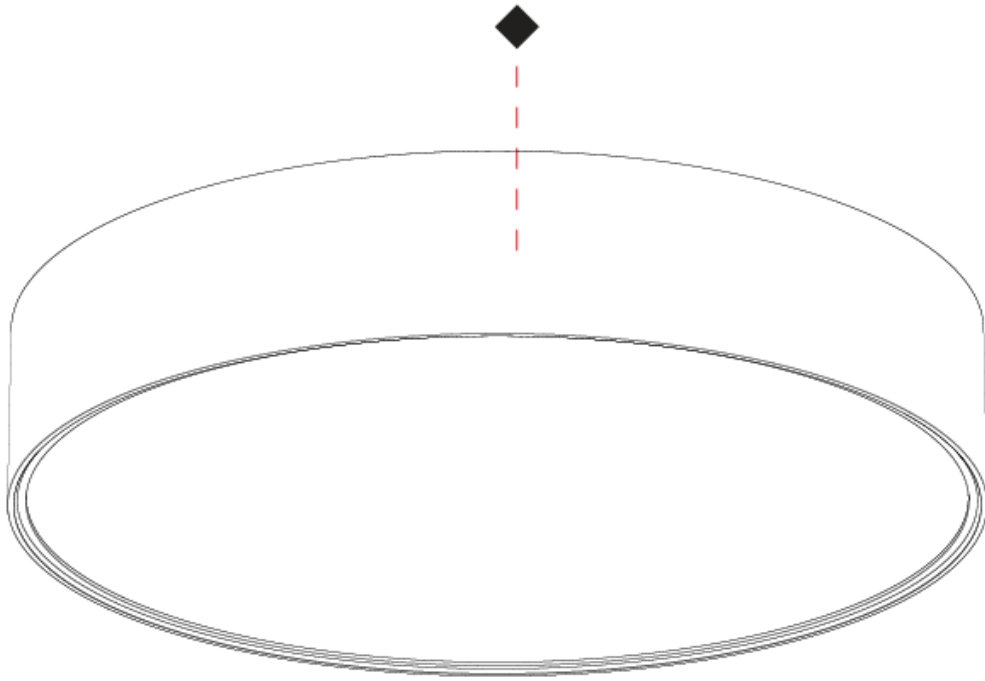

A3D426-

PROJECT

TYPE

SPECIFIER

QUANTITY

DATE